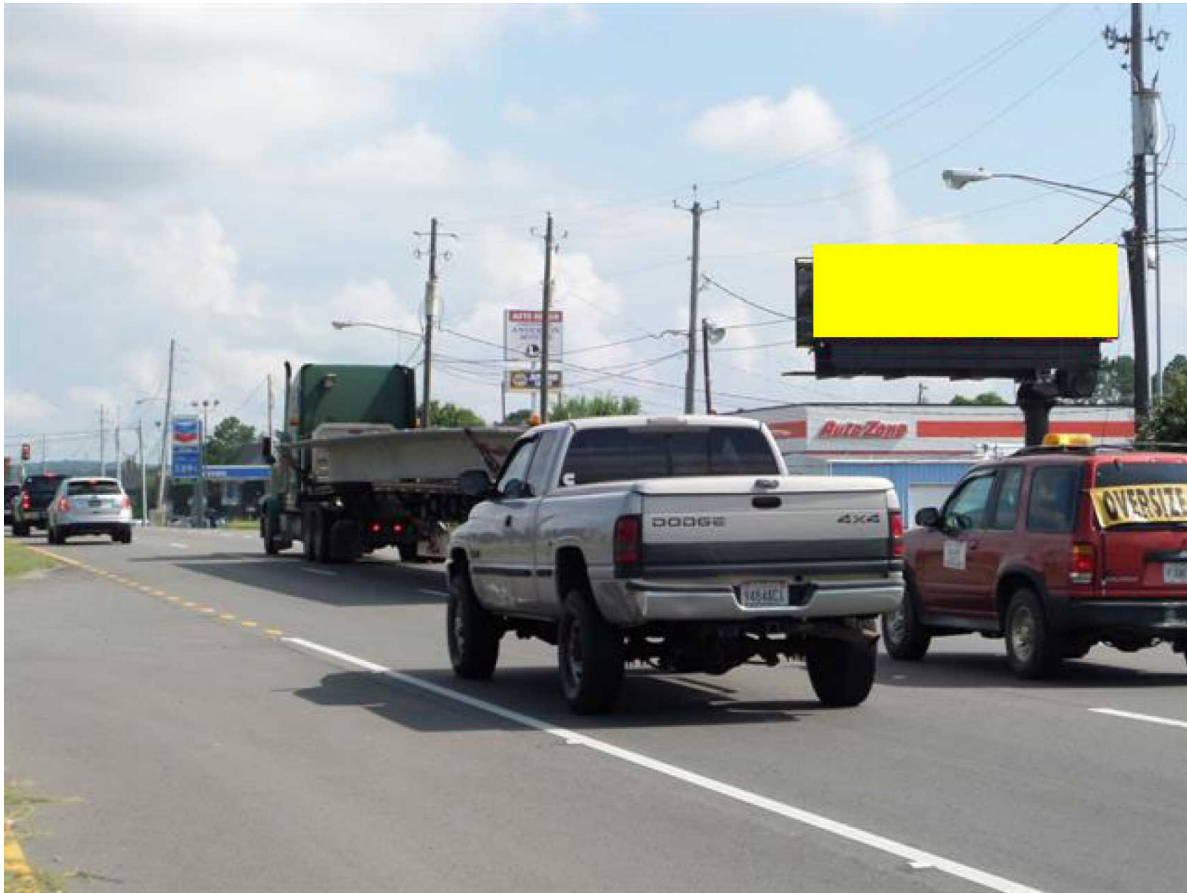

### Illuminated Digital Location

---

City: Huntsville, AL 35803  
Face ID: AL08A1  
Facing: South (RR)  
Latitude/Longitude: 34.63518/-86.56655  
Digital Face Size: 10'6 x 36'0 Pixel Size 176 H x 648 W  
Weekly Circulation 18+: 158,214