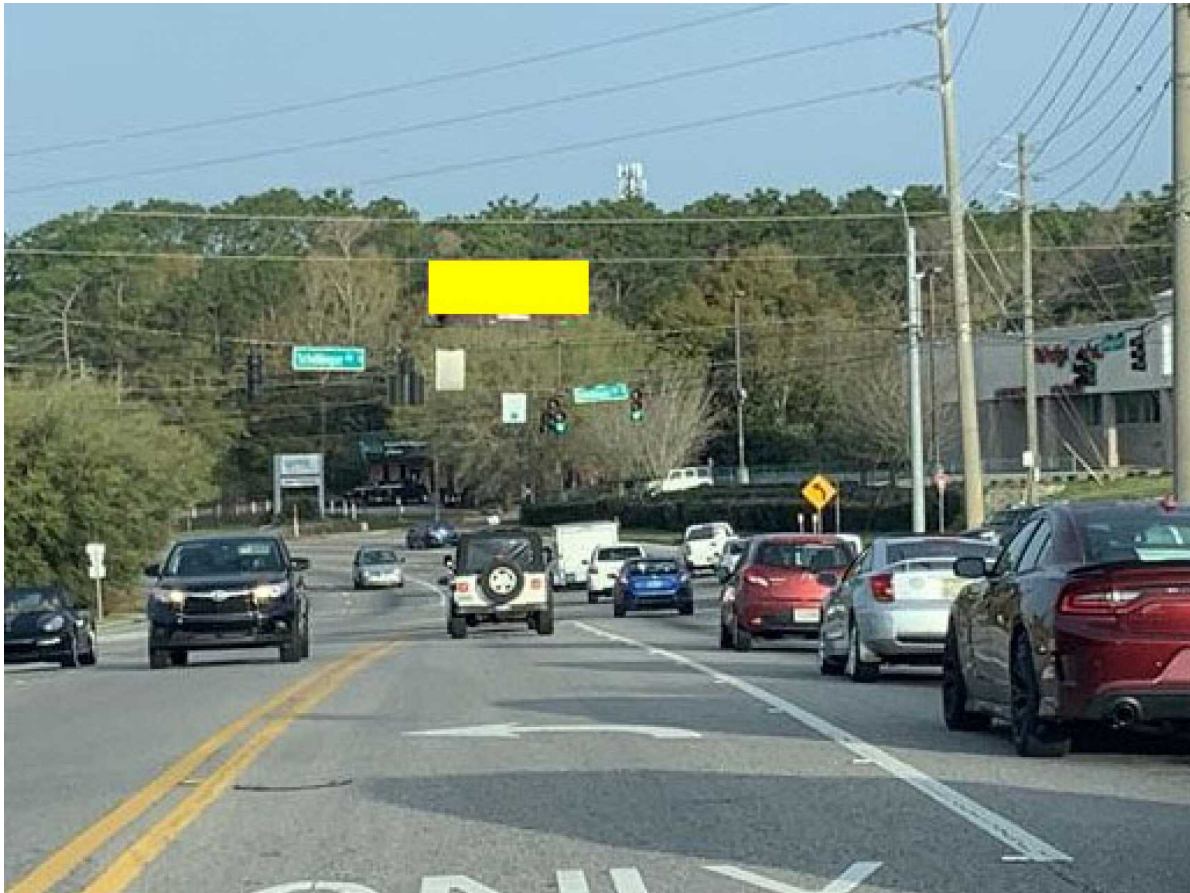

7860 Cottage Hill Road North Side of Cottage Hill 1000 ft West of Schillinger Road Next to Terminex Building, E/F

---

### Illuminated Bulletin Location

---

City: Mobile, AL 36695  
Face ID: AL57A  
Facing: East (RR)  
Latitude/Longitude: 30.64046/-88.22598  
Bulletin Face Size: 10'6 x 36'  
Weekly Circulation 18+: 189,700