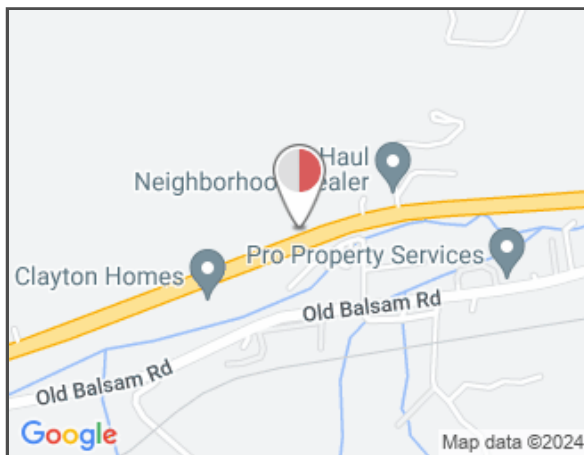

W/S US 19/23 S 0.4 Mi S/O Waynesville, W/F, Right

Description

At Used Car Lot

SSP Location

City: Waynesville, NC 28786
Face ID: WAY-2054-EI
Facing: West (CR)
Latitude/Longitude: 35.4589/-83.02723
SSP Face Size: 10'5 x 22'8
Weekly PerView Impressions: 184,065