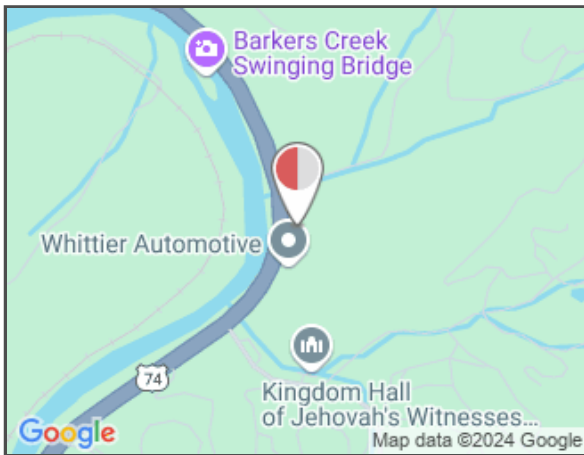

W/S US 441 N 3.7 Mi N/O US 19 A, E/F

Description

At Qualla Fire Department

SSP Location

City: Sylva, NC 28779
Face ID: SYL-3335-WO
Facing: East (RR)
Latitude/Longitude: 35.40133/-83.29113
SSP Face Size: 10'5 x 22'8
Weekly PerView Impressions: 98,364