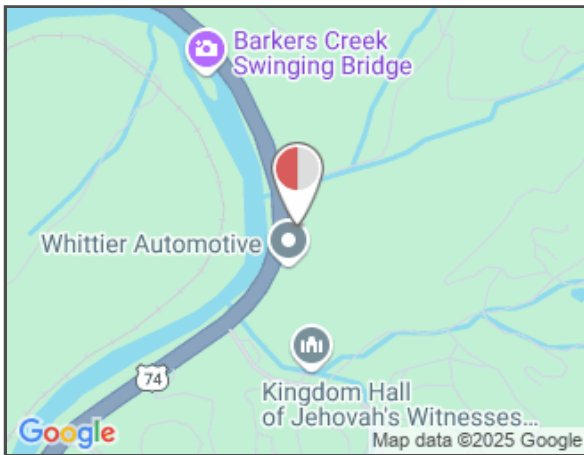

W/S US 441 N 3.7 Mi N/O US 19 A, E/F

Description

At Qualla Fire Department

SSP Location

City: Sylva, NC 28779
Face ID: SYL-3335-WO
Facing: East (RR)
Latitude/Longitude: 35.40133/-83.29113
SSP Face Size: 10'5 x 22'8
Weekly PerView Impressions: 104,174